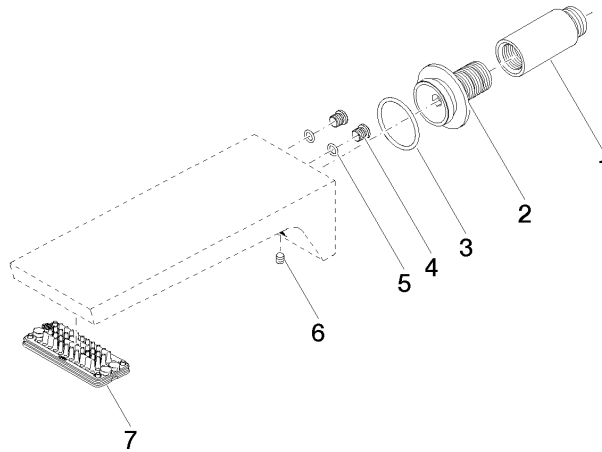

13 801 705

- 205mm projection
- rectangular spray pattern with 55 individual jets
- hole diameter 37 mm
- 1/2" connection
- plug-link mounting
- max. flow 24.6 l/min at 3 bar flow pressure

	Brushed Champagne (22kt Gold)	13 801 705-46
	Chrome	13 801 705-00
	Brushed Platinum	13 801 705-06
	Dark Chrome	13 801 705-19
	Champagne (22kt Gold)	13 801 705-47
	Brushed Dark Platinum	13 801 705-99

13 801 705

mm [inches]

Flow rate chart

13 801 705

Parts for other finishes can be found here: [Chrome](#)

Spare parts list

No.	Item Number	Name	Quantity used	Delivery time
1	09 24 03 081 10 90	extension	1	2
2	09 24 03 180 90	nipple	1	2
3	09 14 10 119 90	seal	1	2
4	09 31 20 027 10-00	plug	2	10
5	09 14 10 132 90	seal	2	2
6	90 31 11 004 00 90	pin	1	2
7	90 11 02 299 00 90	aerator	1	2